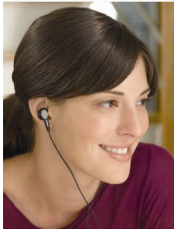

Hear the difference Bose technologies make

The rich audio performance is what you expect from Bose, as the most respected name in sound. Building on decades of research into headphone design, the proprietary Bose® TriPort™ acoustic headphone structure delivers sound not commonly found in conventional headphones. This exclusive technology enables these headphones to provide greater low-frequency output than most conventional earbuds.

You enjoy a wide range of well balanced notes, including the deep foundation tones that you might not expect to hear from something so small. Voices and instruments are distinct and natural.