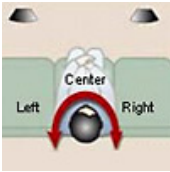

If you thought home theatre was too complex,
here's something simple to think about

Technologies that set it apart:

Surround sound experience Improvements to our signal processing, combined with new Gemstone™ speaker arrays,

lead to an enhanced home theatre experience from only two visible speakers and a hideaway Acoustimass™ module.